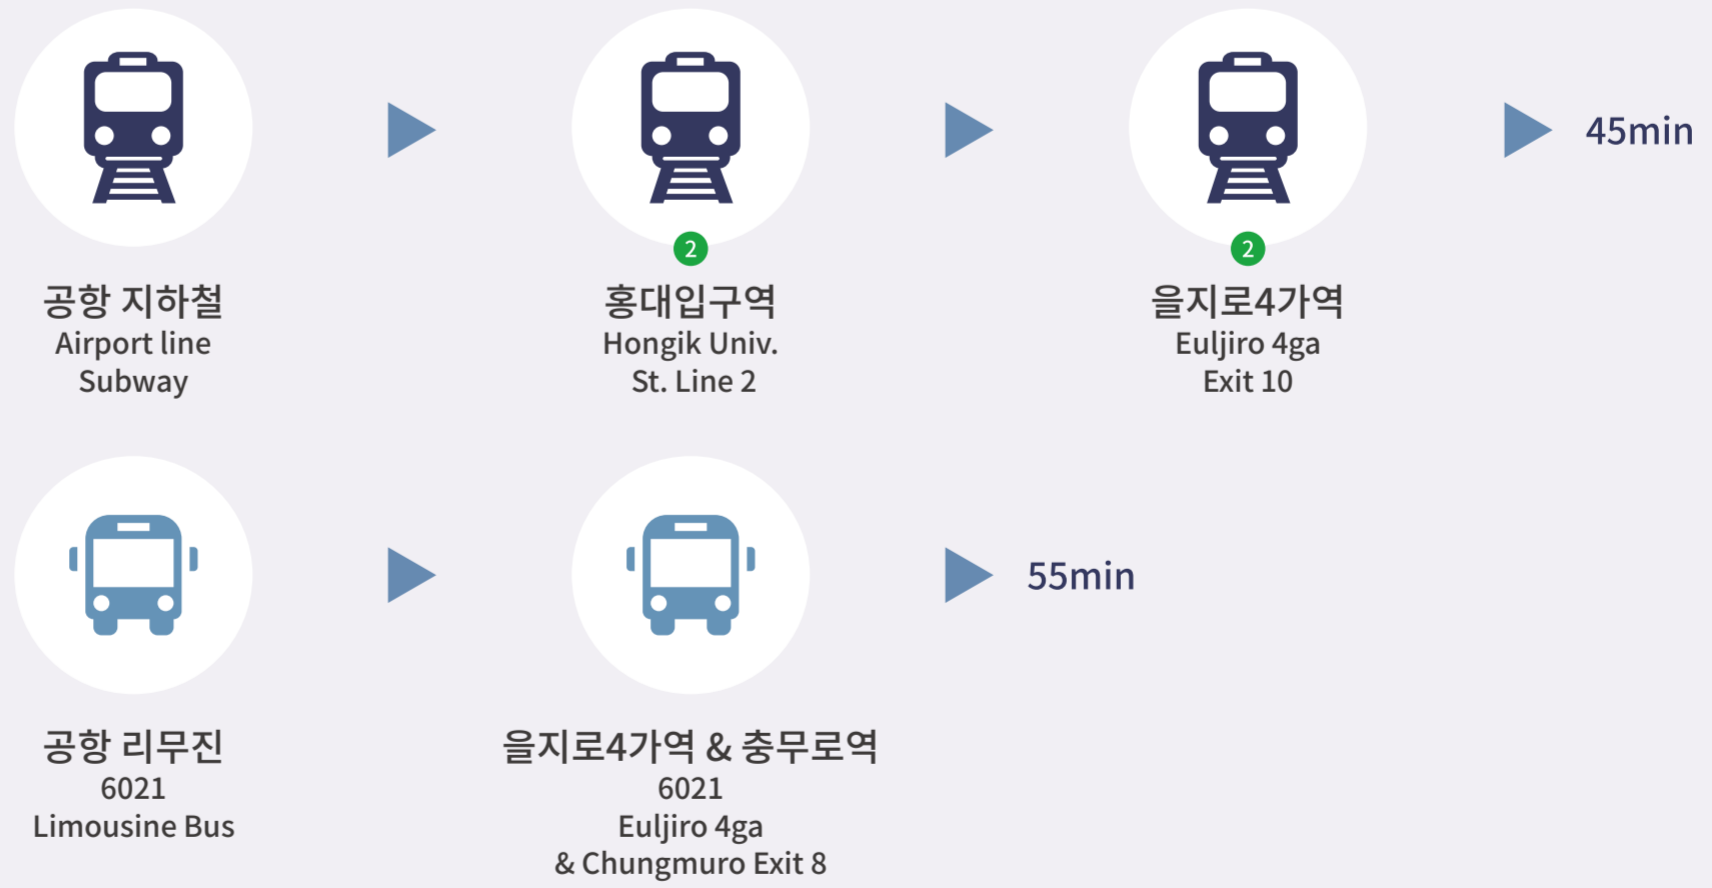

인천공항
Incheon Airport

(Currency : KRW)

LIMOUSINE BUS & AREX FARE	Adult	Child (6 ~ 13 years old)
Limousine Bus 6001 & 6015	15,000	11,000
AREX	9,000	7,000

* 택시 TAXI

Hotel Address : Mareunnae-ro 71, Junggu, Seoul / 서울시 중구 마른내로 71, 호텔PJ
Time & Fare : Approximately KRW 100,000 / 70min

김포공항
Gimpo Airport

(Currency : KRW)

LIMOUSINE BUS & AIRPORT SUBWAY FARE	Adult	Child (6 ~ 13 years old)
Limousine Bus 6021	7,000	5,000
Subway	1,500	

* 택시 TAXI

Hotel Address : Mareunnae-ro 71, Junggu, Seoul / 서울시 중구 마른내로 71, 호텔PJ
Time & Fare : Approximately KRW 50,000 / 40min