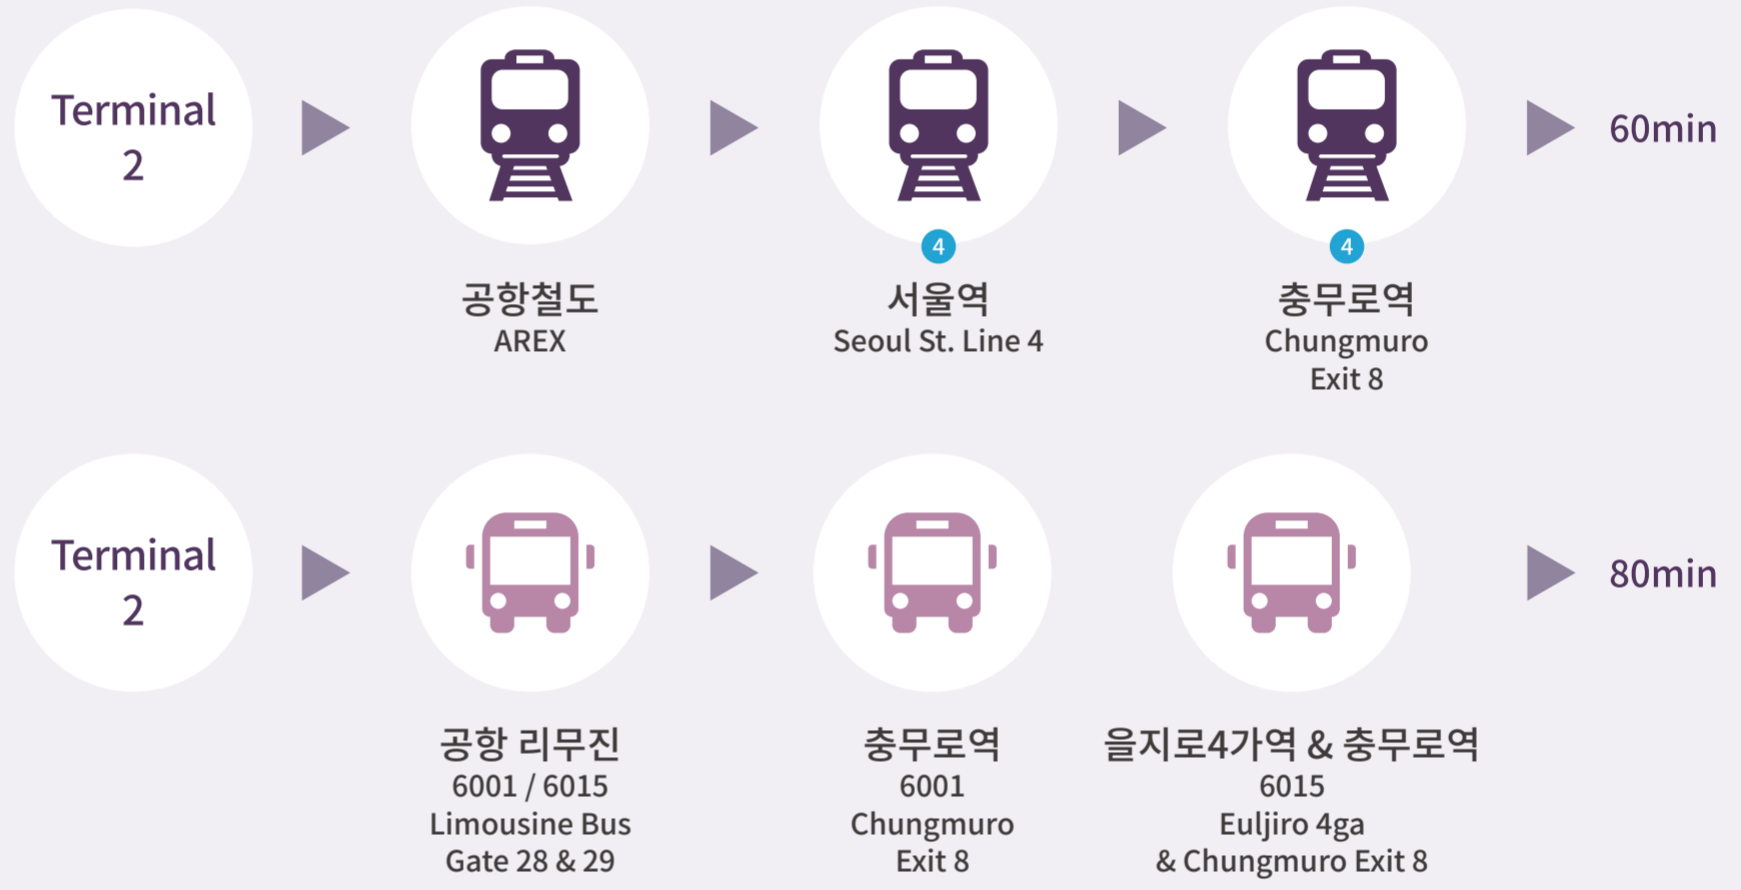

인천공항
Incheon Airport

(Currency : KRW)

LIMOUSINE BUS & AREX FARE	Adult	Child (6 ~ 13 years old)
Limousine Bus 6001 & 6015	15,000	11,000
AREX	9,000	7,000

* 택시 TAXI

Hotel Address : Mareunnae-ro 71, Junggu, Seoul / 서울시 중구 마른내로 71, 호텔PJ
Time & Fare : Approximately KRW 100,000 / 70min

김포공항
Gimpo Airport

(Currency : KRW)

LIMOUSINE BUS & AIRPORT SUBWAY FARE	Adult	Child (6 ~ 13 years old)
Limousine Bus 6021	7,000	5,000
Subway	1,500	

* 택시 TAXI

Hotel Address : Mareunnae-ro 71, Junggu, Seoul / 서울시 중구 마른내로 71, 호텔PJ
Time & Fare : Approximately KRW 50,000 / 40min